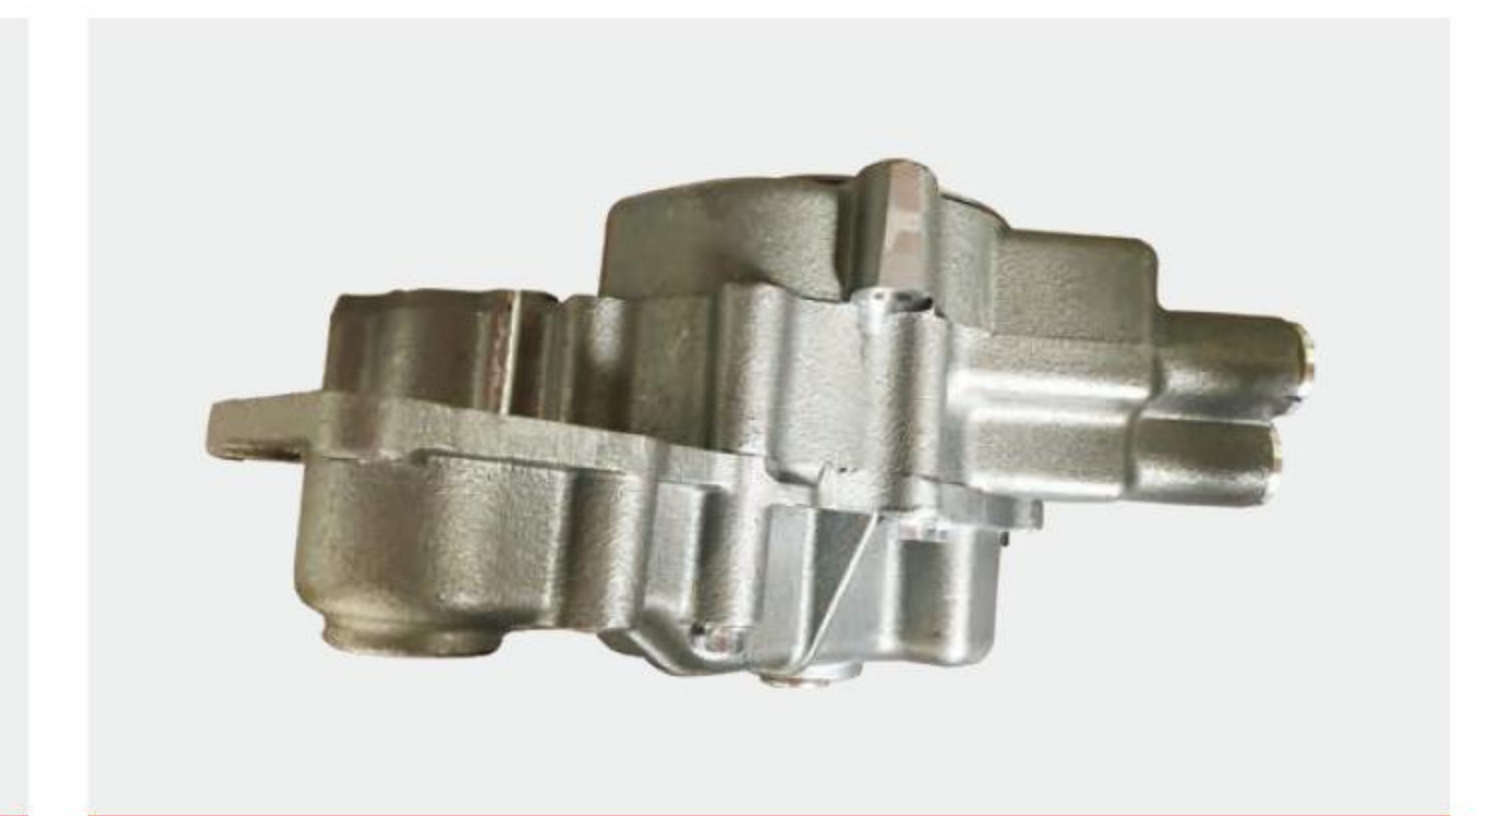

Mitsubishi Oil Pump