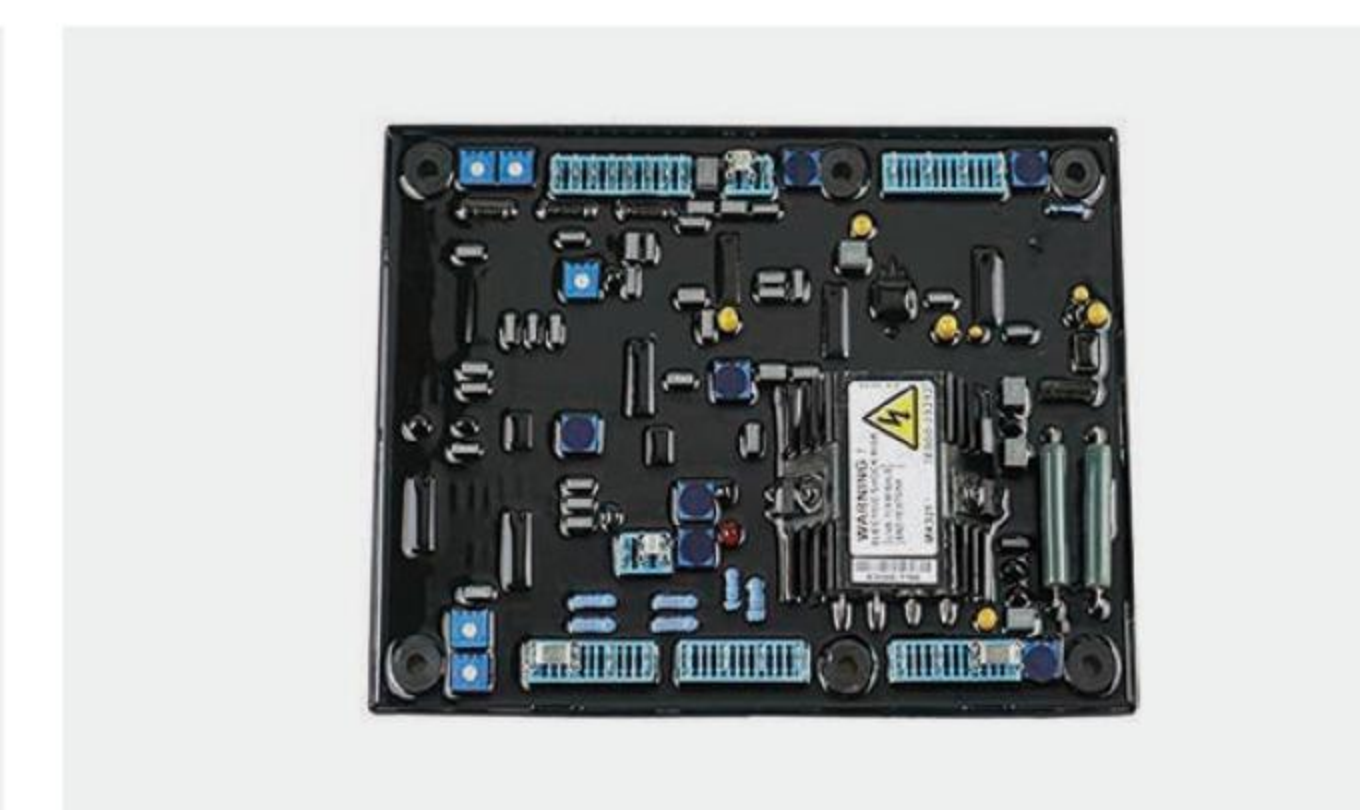

CONTROLLER

1. DEEPSEA

2. ComAp

3. SmartGen

4. DEIF

BATTERY CHARGER

1. DEEPSEA

2. SmartGen

3. Leroy Somer

4. Stamford

SX440

5. Marelli