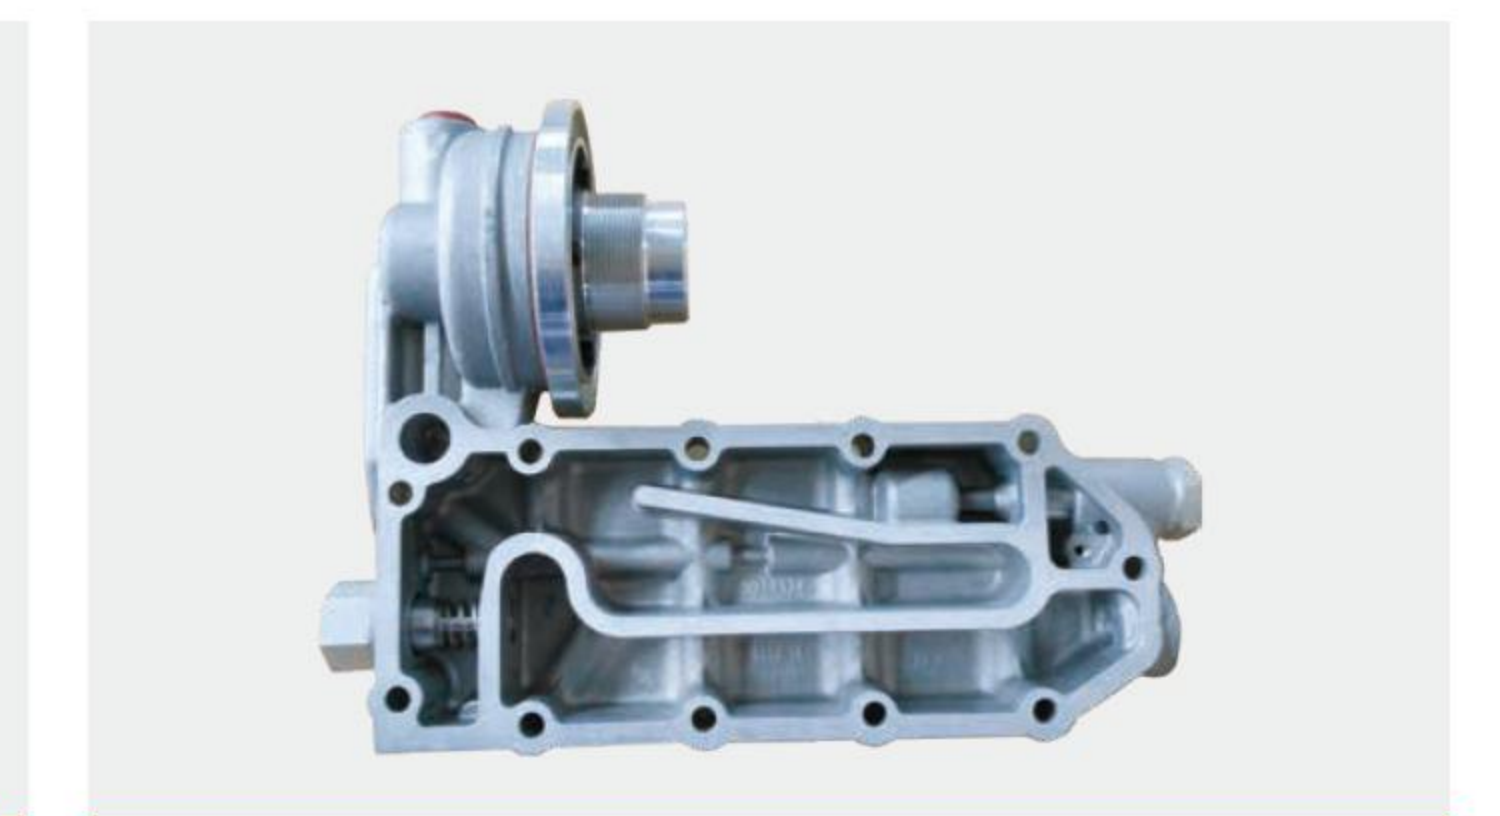

Oil Filter Seat